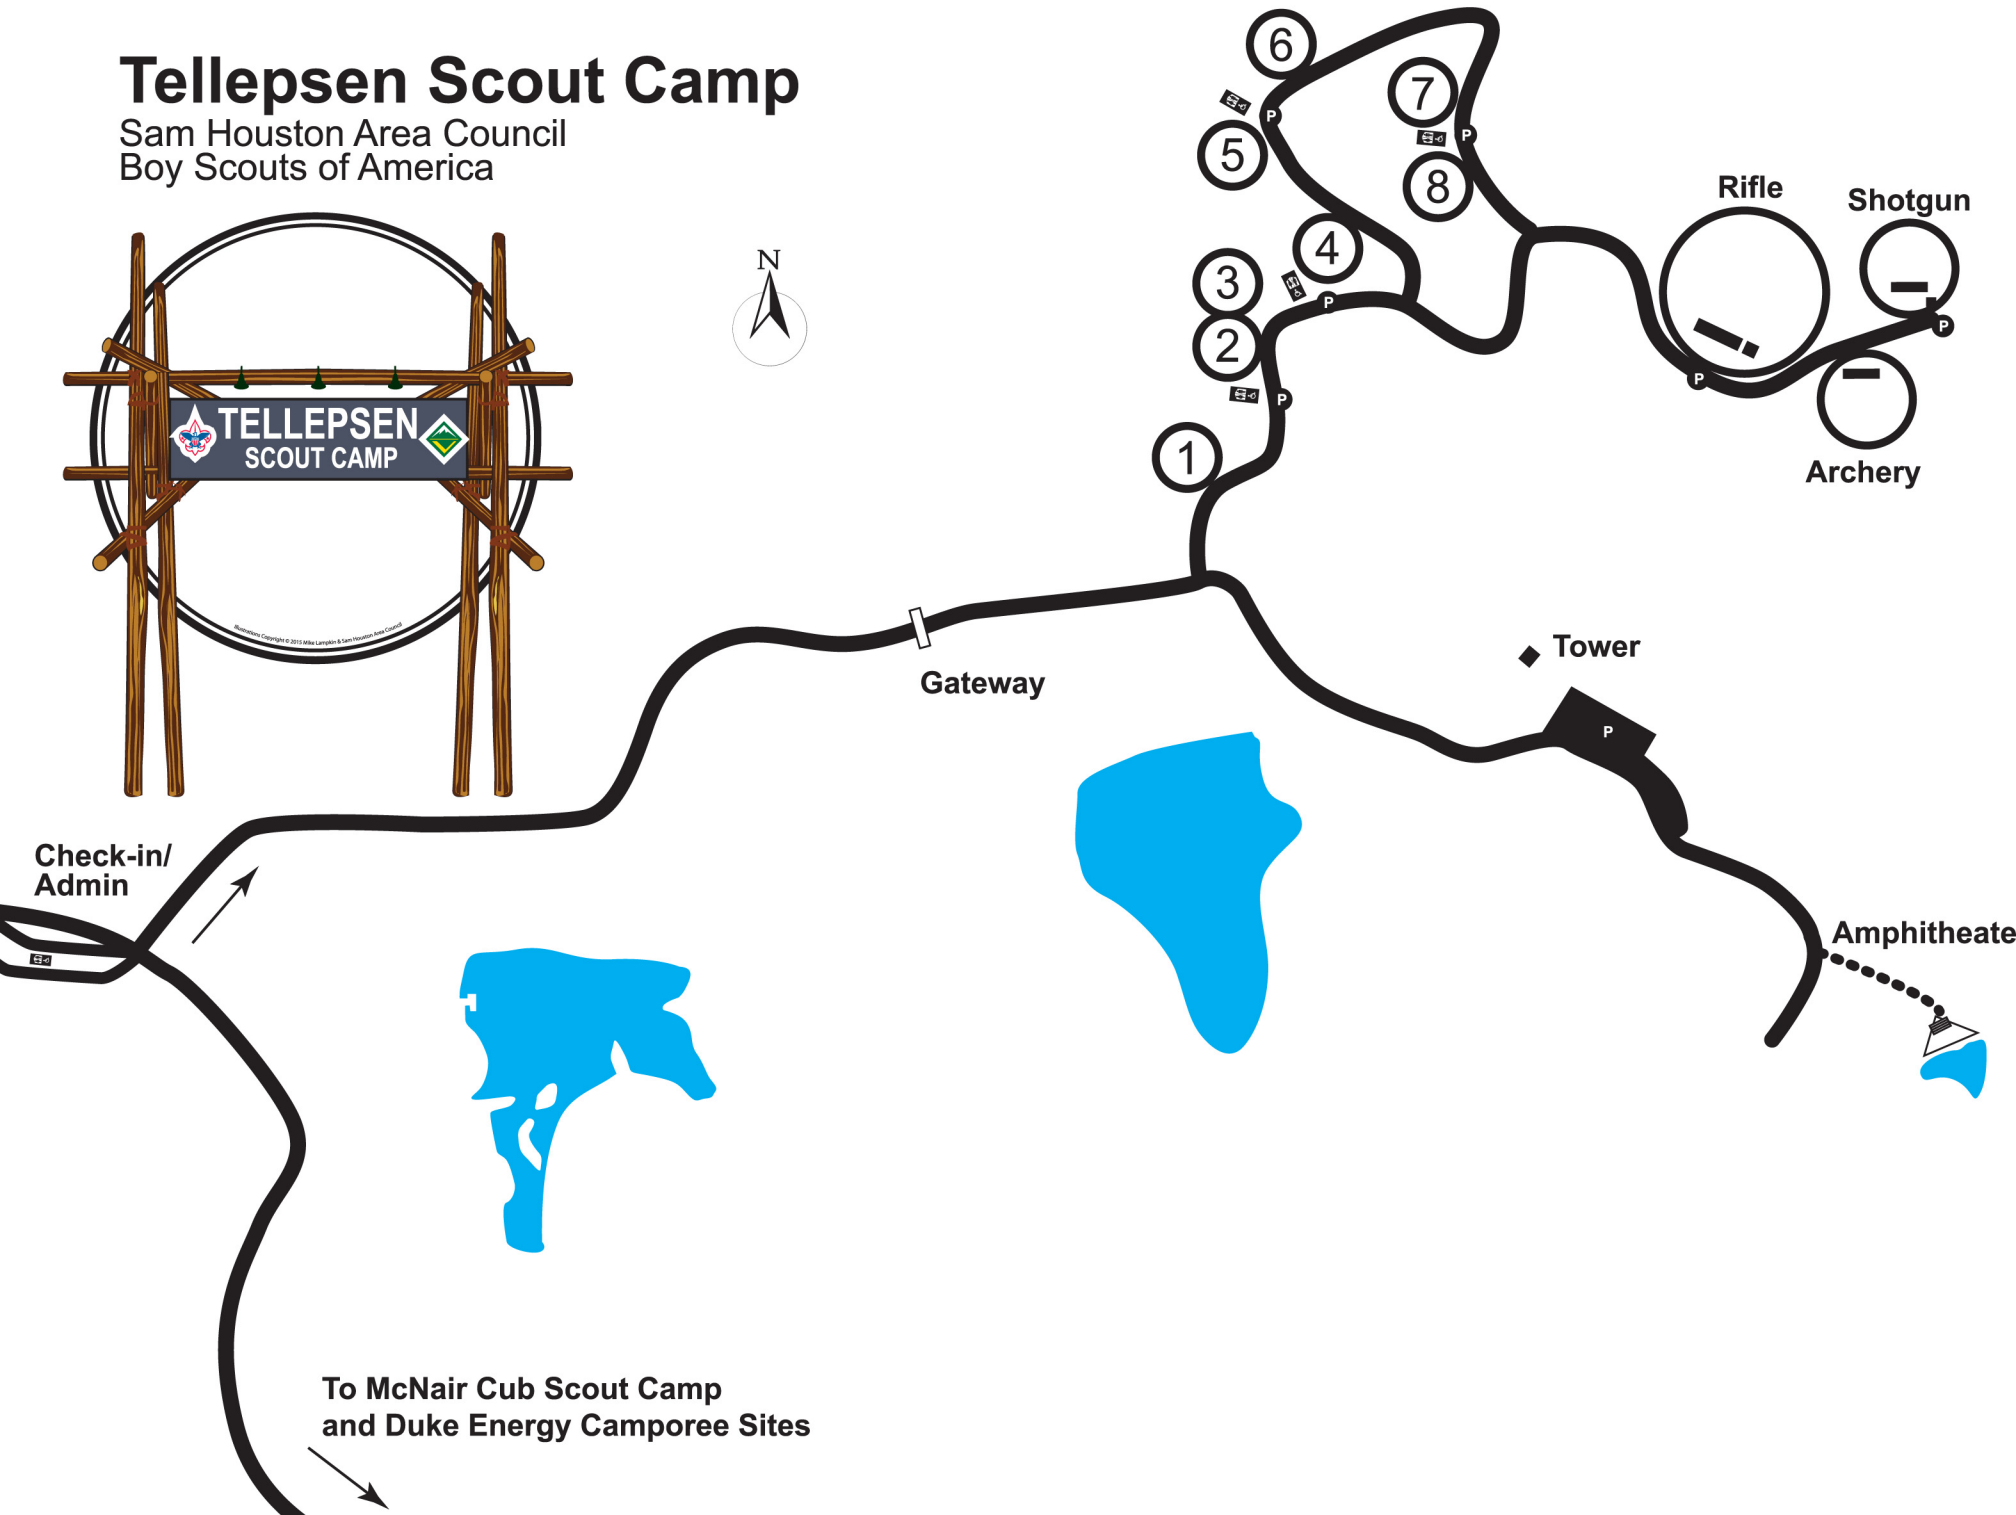

Tellepsen Scout Camp

Sam Houston Area Council
Boy Scouts of America

Check-in/
Admin

Gateway

Tower

Amphitheater

To McNair Cub Scout Camp
and Duke Energy Camporee Sites

Rifle

Shotgun

Archery